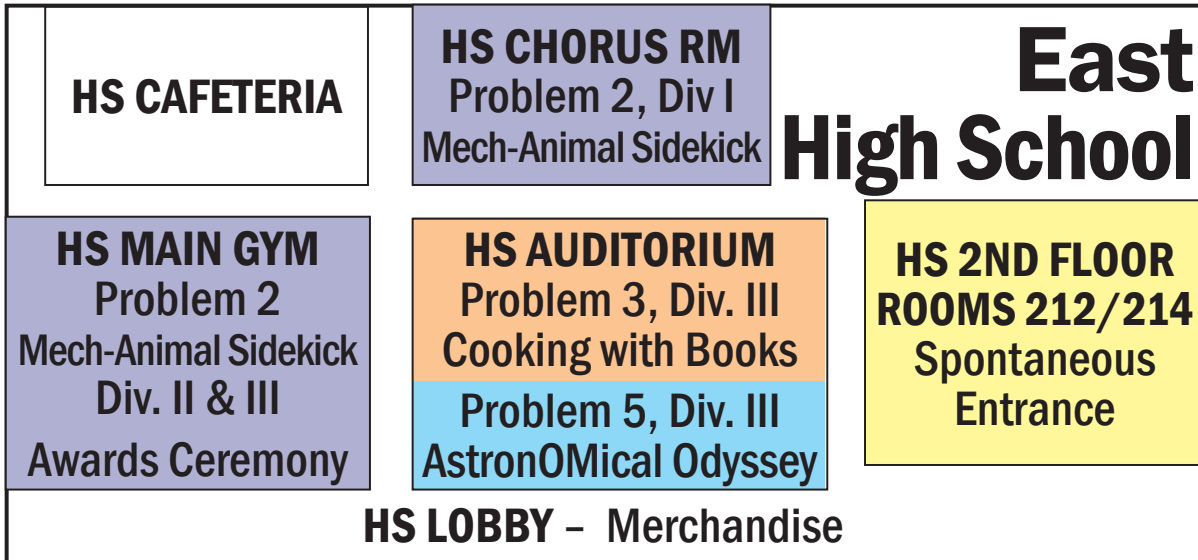

State Finals 2025

Pocono Mountain East

LOT A

LOT C

LOT J

East Jr. HS

LOTS F, G, H, I

LOTS E, D