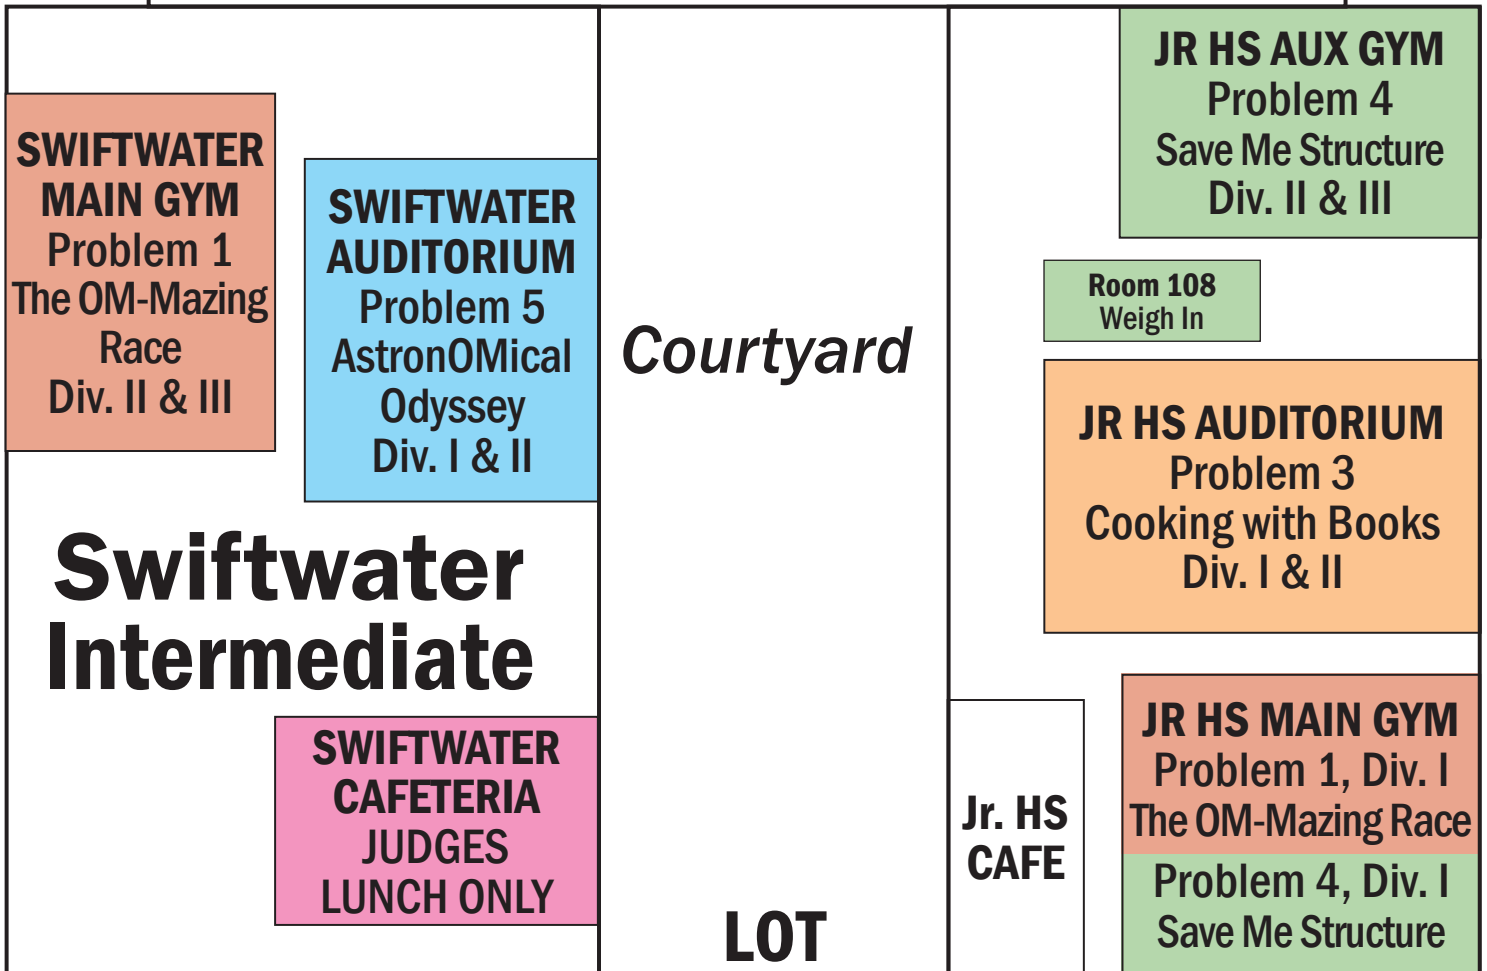

State Finals 2025

Pocono Mountain East

LOT A

LOT C

LOT J

East Jr. HS

LOTS F, G, H, I

LOTS E, D